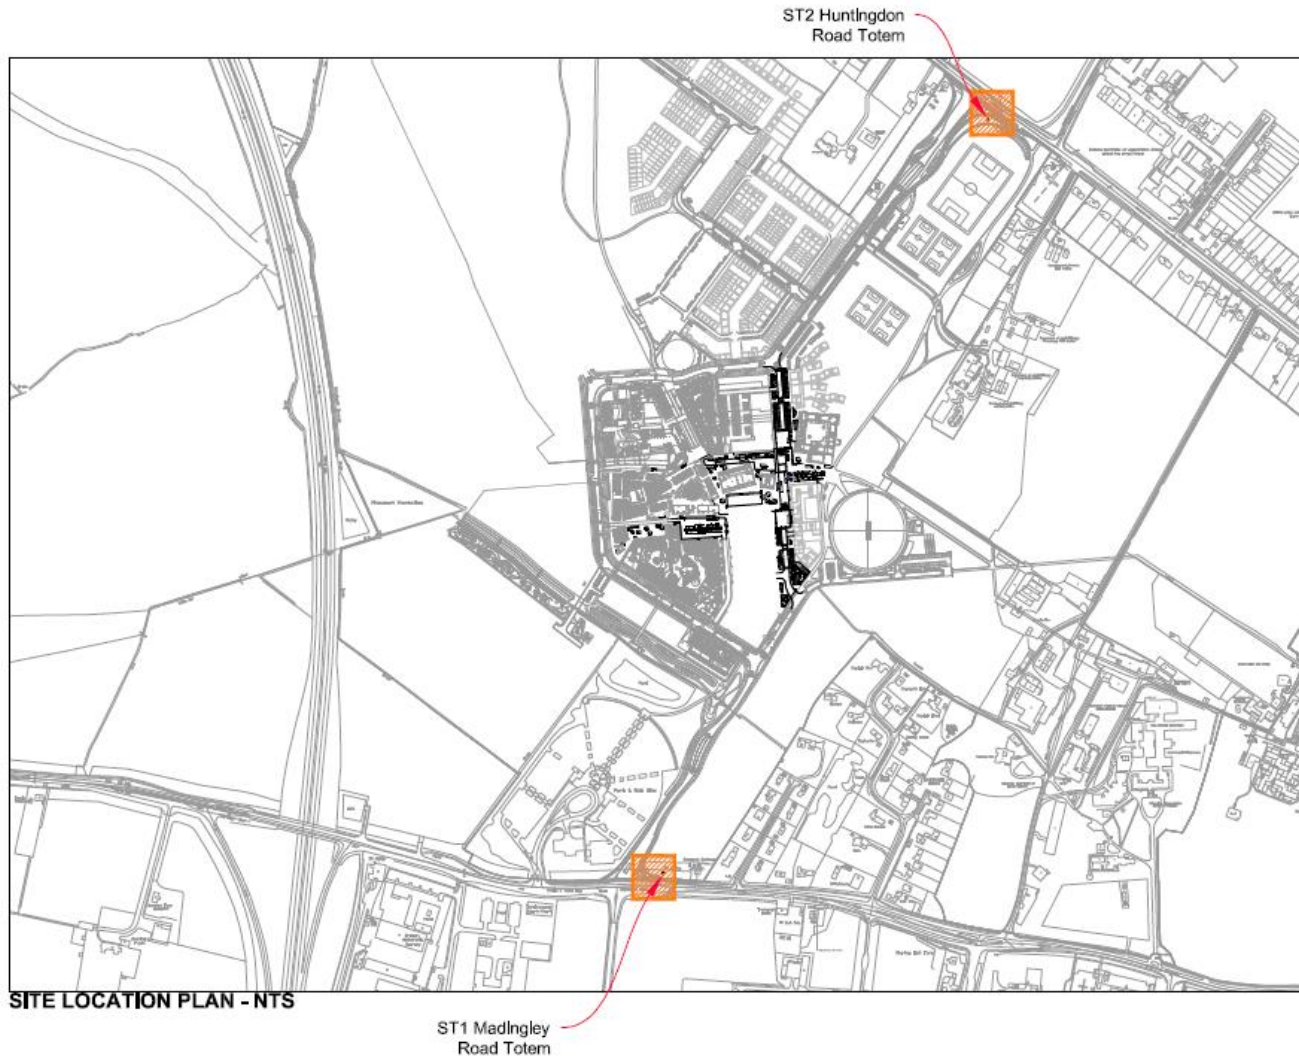

16/1973/ADV - Totem sign locations

16/1973/ADV – Madingley Road totem

ST1

16/1973/ADV – Huntingdon Road totem ST2

University Site
North West
CAMBRIDGE

ELEVATION A
Scale 1:50 @ A3

ELEVATION C
Scale 1:50 @ A3

ELEVATION D
Scale 1:50 @ A3

ELEVATION B
Scale 1:50 @ A3

TOTEM LOCATION PLAN
Scale 1:500 @ A3

PROPOSED TOTEM VISUAL

Refused application 16/1242/ADV

Elevations

Refused application 16/1242/ADV Visuals

IM VISUAL ST1 - MADINGLEY ROAD WEST

TOTEM VISUAL ST1 - MADINGLEY ROAD EAST

IM VISUAL ST2 - HUNTINGDON ROAD NORTH WEST

TOTEM VISUAL ST2 - HUNTINGDON ROAD SOUTH EAST