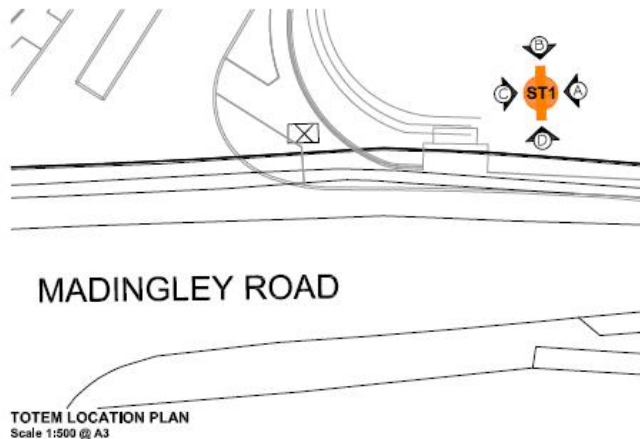

16/1973/ADV - Totem sign locations

16/1973/ADV – Madingley Road totem

ST1

16/1973/ADV – Huntingdon Road totem ST2

University Site
North West
CAMBRIDGE

ELEVATION A
Scale 1:50 @ A3

ELEVATION C
Scale 1:50 @ A3

ELEVATION D
Scale 1:50 @ A3

ELEVATION B
Scale 1:50 @ A3

TOTEM LOCATION PLAN
Scale 1:500 @ A3

PROPOSED TOTEM VISUAL

Refused application 16/1242/ADV

Elevations

Refused application 16/1242/ADV Visuals

IM VISUAL ST1 - MADINGLEY ROAD WEST

TOTEM VISUAL ST1 - MADINGLEY ROAD EAST

IM VISUAL ST2 - HUNTINGDON ROAD NORTH WEST

TOTEM VISUAL ST2 - HUNTINGDON ROAD SOUTH EAST