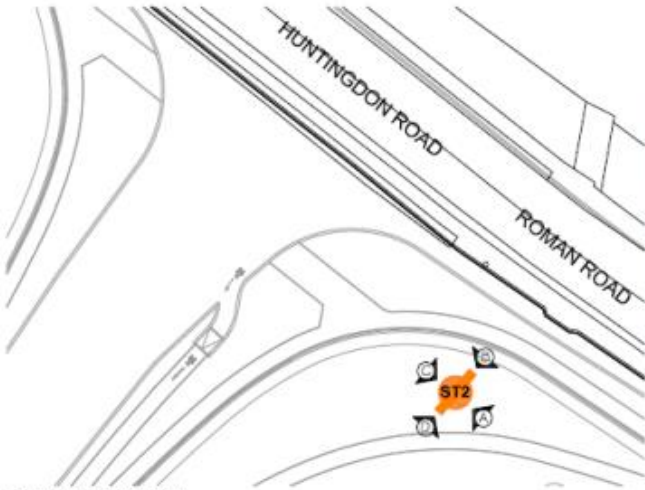

16/1973/ADV - Totem sign locations

16/1973/ADV – Madingley Road totem

ST1

16/1973/ADV – Huntingdon Road totem ST2

University Site
North West
CAMBRIDGE

ELEVATION A
Scale 1:50 @ A3

ELEVATION C
Scale 1:50 @ A3

ELEVATION D
Scale 1:50 @ A3

ELEVATION B
Scale 1:50 @ A3

TOTEM LOCATION PLAN
Scale 1:500 @ A3

PROPOSED TOTEM VISUAL

Refused application 16/1242/ADV

Elevations

Refused application 16/1242/ADV Visuals

IM VISUAL ST1 - MADINGLEY ROAD WEST

TOTEM VISUAL ST1 - MADINGLEY ROAD EAST

IM VISUAL ST2 - HUNTINGDON ROAD NORTH WEST

TOTEM VISUAL ST2 - HUNTINGDON ROAD SOUTH EAST