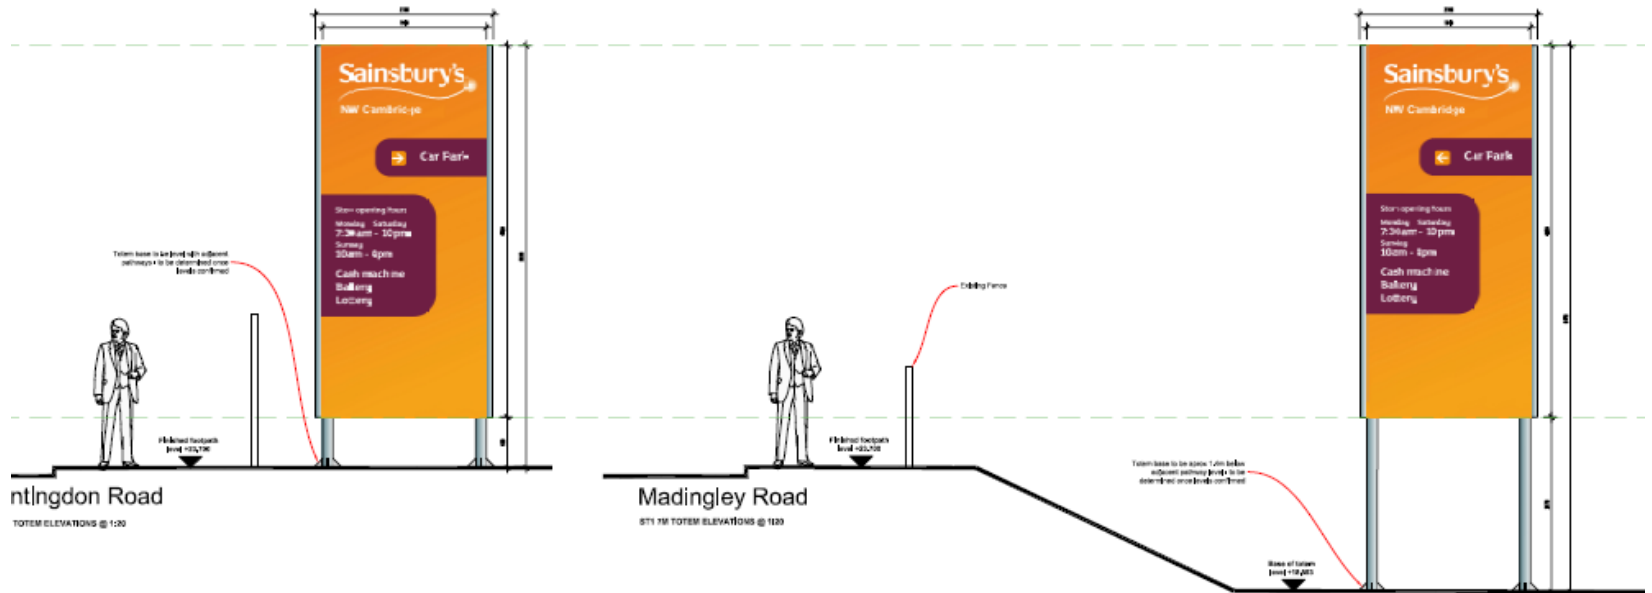

ELEVATION D
Scale 1:50 @ A3

ELEVATION B
Scale 1:50 @ A3

TOTEM LOCATION PLAN
Scale 1:500 @ A3

PROPOSED TOTEM VISUAL

Refused application 16/1242/ADV

Elevations

Refused application 16/1242/ADV Visuals

IM VISUAL ST1 - MADINGLEY ROAD WEST

TOTEM VISUAL ST1 - MADINGLEY ROAD EAST

IM VISUAL ST2 - HUNTINGDON ROAD NORTH WEST

TOTEM VISUAL ST2 - HUNTINGDON ROAD SOUTH EAST